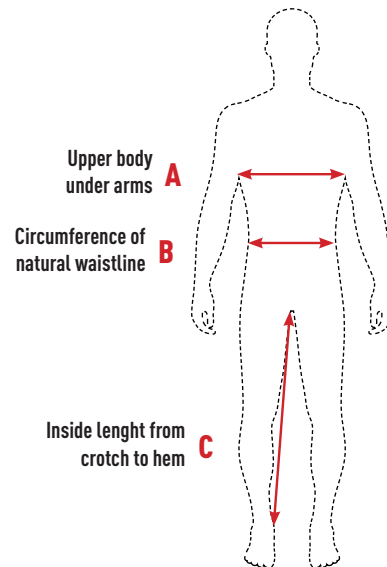

# SIZE GUIDE

			Jackets Overalls Other tops Vests Thermal vests	Trousers Overalls Dungarees Shorts Underwear		Pants Overalls Dungarees		Children
			1/2 Chest (cm) (C sizes)	Waist (cm)	Waist (inches)	Inside leg (cm)	Inside leg (inches)	
EU	FR + ES	D Sizes	<b>A</b>	<b>B</b>		<b>C</b>		Year/Centilong
<b>2XS</b>	XS	34-36	<b>44</b>	65-75	26-30	71	28	<b>2 years/92</b>
<b>XS</b>	S	36-38	<b>46</b>	70-80	28-32	75,5	30	<b>4 years/104</b>
<b>S</b>	M	38-40	<b>48</b>	75-85	30-34	78,5	31	<b>6 years/ 116</b>
<b>M</b>	L	42-44	<b>50</b>	82-92	32-36	81,5	32	<b>8 years/128</b>
<b>L</b>	XL	46-48	<b>52-54</b>	88-98	35-39	81,5	32	<b>10 years/140</b>
<b>XL</b>	2XL	50-52	<b>56</b>	96-106	38-42	82,5	33	<b>12 years/152</b>
<b>2XL</b>	3XL	54-56	<b>58-60</b>	104-114	41-45	82,5	33	<b>14 years/164</b>
<b>3XL</b>	4XL	58-60	<b>62</b>	112-122	44-48	83,5	33	<b>16 years/176</b>
<b>4XL</b>	5XL	62-64	<b>64-66</b>	118-128	47-51	83,5	33	
<b>5XL</b>	6XL	66	<b>68</b>	124-134	48-52	83,5	33	

\*Please note that listed measurements are taken from the body, not the garment. Fit may vary by style or personal preference. Sizes may vary by manufacturer.